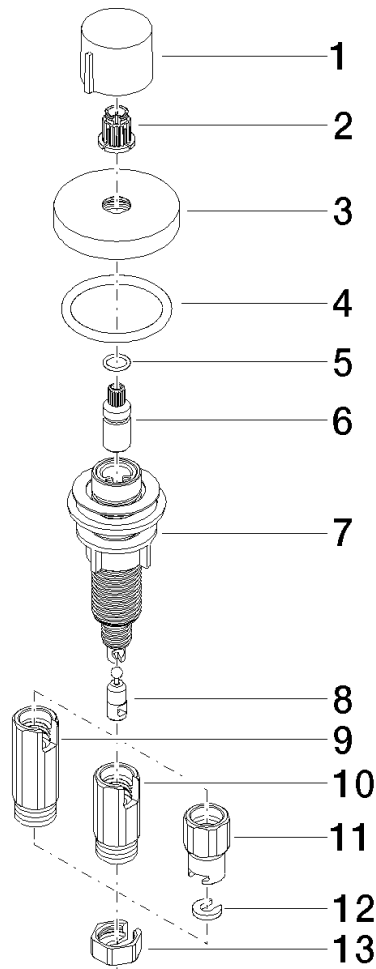

**Strainer waste with control handle - Platinum**

ELIO

10 710 970

- control for single basin
- including adapter for Bowden cable

Fits ELIO, ENO, MEM, META SQUARE, SYNC, TARA and TARA ULTRA

Fits: ELIO, MEM, TARA, TARA ULTRA, META SQUARE

	Platinum	10 710 970-08
	Chrome	10 710 970-00
	Brushed Platinum	10 710 970-06
	Durabress (23kt Gold)	10 710 970-09
	Dark Chrome	10 710 970-19
	Brushed Durabress (23kt Gold)	10 710 970-28
	Matte Black	10 710 970-33
	Brushed Champagne (22kt Gold)	10 710 970-46
	Champagne (22kt Gold)	10 710 970-47
	Brushed Chrome	10 710 970-93
	Brushed Dark Platinum	10 710 970-99

10 710 970

mm [inches]

10 710 970

Parts for other finishes can be found here: [Chrome](#)

**Spare parts list**

No.	Item Number	Name	Quantity used	Delivery time
1	09 20 97 030-08	handle	1	40
2	90 12 12 002 00 90	fixing cap	1	2
3	09 27 87 006-08	rosette	1	40
4	90 14 10 043 00 90	seal	1	2
5	09 14 10 042 90	seal	1	2
6	09 29 06 087-08	spindle	1	-
Spare part can no longer be ordered, please order the replacement item				
7	04 30 01 029 00 90	adaptor	1	2
8	09 24 03 175 90	adaptor	1	2
9	09 11 10 073-07	connection	1	30
10	09 11 10 074-07	connection	1	30
11	09 11 10 079-07	connection	1	30
12	09 30 11 087 90	disc	1	2
13	09 23 30 024-07	nut	1	30