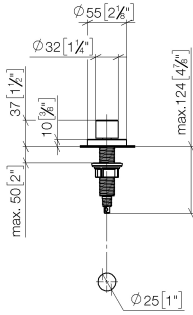

**Strainer waste with control handle - Platinum**

ELIO

10 710 970

- control for single basin
- including adapter for Bowden cable

Fits ELIO, ENO, MEM, META SQUARE, SYNC, TARA and TARA ULTRA

Fits: ELIO, MEM, TARA, TARA ULTRA, META SQUARE

10 710 970

mm [inches]

10 710 970

Parts for other finishes can be found here: [Chrome](#)

**Spare parts list**

No.	Item Number	Name	Quantity used	Delivery time
1	09 20 97 030-08	handle	1	40
2	90 12 12 002 00 90	fixing cap	1	2
3	09 27 87 006-08	rosette	1	40
4	90 14 10 043 00 90	seal	1	2
5	09 14 10 042 90	seal	1	2
6	09 29 06 087-08	spindle	1	-
Spare part can no longer be ordered, please order the replacement item				
7	04 30 01 029 00 90	adaptor	1	2
8	09 24 03 175 90	adaptor	1	2
9	09 11 10 073-07	connection	1	30
10	09 11 10 074-07	connection	1	30
11	09 11 10 079-07	connection	1	30
12	09 30 11 087 90	disc	1	2
13	09 23 30 024-07	nut	1	30